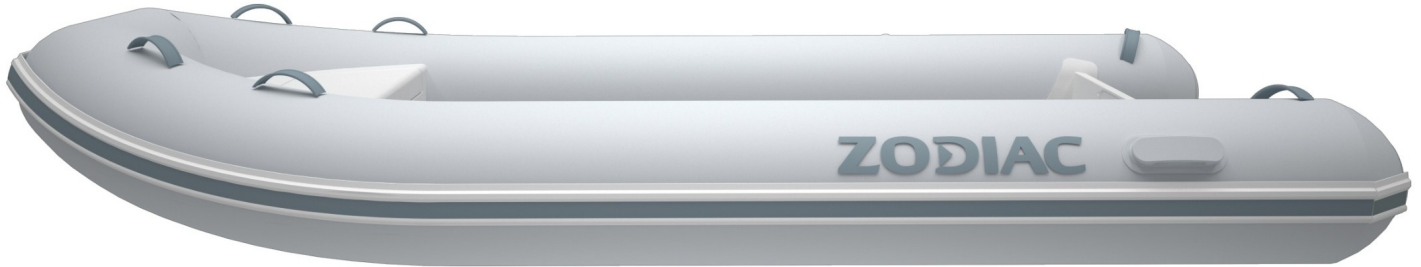

STANDARD EQUIPMENT

HULL & DECK: 2 Aft Towing Rings, Full Keel Protection, Large, watertight bow locker, Lifting Points, 1 Bow D Ring .

COMFORT: Removable Thwart.

TUBE: 2 External Handles /8 Internal Handles .

Deflecting Rubbing Strake, Repair Kit.

OTHER: 2 Aluminium Paddles, Engine Support, Manual Pump, Under Bench Storage Bag / Waterproof Zodiac Bag.

OPTIONS & ACCESSORIES

COMFORT

Z62768 KIT Console and Alu Bench Nomad
Z61861 Under bench storage Bag

SEATS

Z69511 2nd Bench

OTHER

Z61064 8' Steering Cable

Z1236 Davit-Launched Sling Kit
Nomad Boat Cover
Nomad Tube cover
Nomad wheels
Z67061 Pressure Gauge