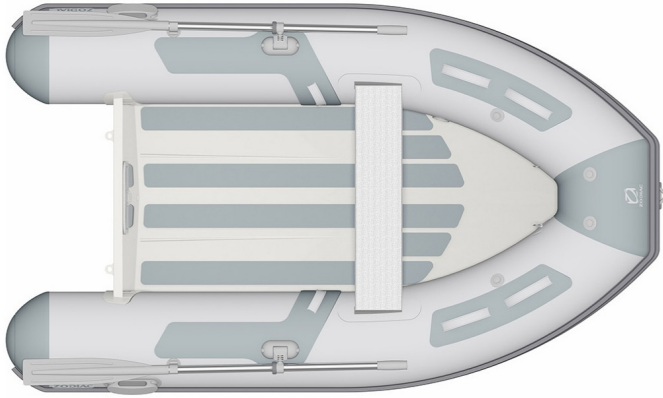

PRICES VAT included

Cadet RIB Alu 270 Light

STANDARD EQUIPEMENT

HULL & DECK: 1 Bow D ring, 2 aft towing rings, Full keel protection, Lifting points.

COMFORT: Removable thwart.

Tube: 2 external handles /8 internal handles.

Deflecting rubbing strake.

OTHER: 2 Stainless steel paddles, Engine support plate, Inflator, Repair kit / owner's manual, Under bench storage bag / Waterproof Zodiac bag.

OPTIONS & ACCESSORIES

COMFORT

Side rigid boarding ladder

FISHING & LEISURE

Fishing rod holder

HULL & DECK

Lifting sling kit/towing bridle

OTHER

12volt 240mb Inflator with pressure controller

12volt 800 mb Inflator with 450L/min pressure controller

bow storage bag

Need to order the reference Z2816 in addition to the Cadet RIB 260

[Z11451/Z11452] and Cadet RIB 290 [Z11461, Z11453, Z11452]

Davit-launched sling kit

Launching wheels

Pressure gauge

Under bench storage bag