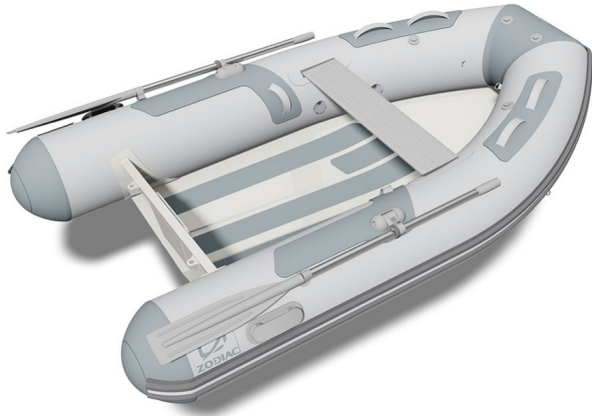

# Cadet RIB Alu 270 Light

## A NEW RANGE OF DINGHIES with ALUMIM HULL

Ultra light, they are easy to handle and do not need a big use of the davits of your yacht; the large diameter of the tubes emphasizes their stability and protection against sprays, and facilitates the ability to tube quickly to transport passengers and material, dry and safely! Their Strongan fabric and their welded assemblies ensures reliability in all events 5 models 240/270/300/330/360 - including full equipment, namely 1 under bench bag and 1 waterproof bag ; offered at very competitive prices.