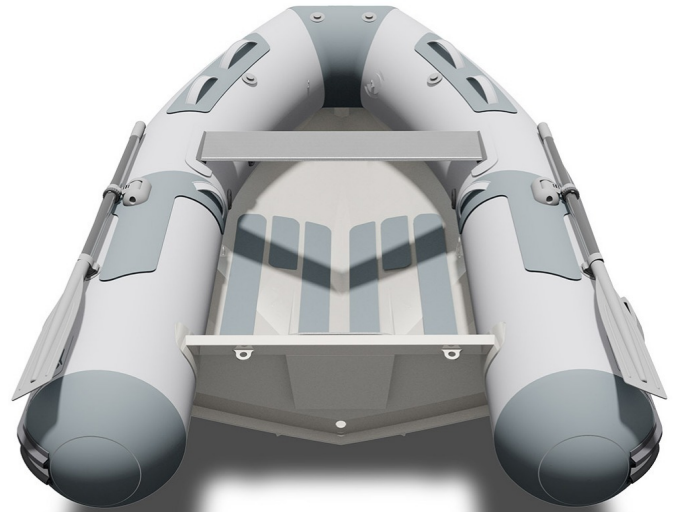

# Cadet RIB Alu 270 Light

## A NEW RANGE OF DINGHIES with ALUMIM HULL

Ultra light, they are easy to handle and do not need a big use of the davits of your yacht; the large diameter of the tubes emphasizes their stability and protection against sprays, and facilitates the ability to tube quickly to transport passengers and material, dry and safely! Their Strongan fabric and their welded assemblies ensures reliability in all events 5 models 240/270/300/330/360 - including full equipment, namely 1 under bench bag and 1 waterproof bag ; offered at very competitive prices.

### TECHNICAL FEATURES

OVERALL LENGTH	2,73 m	NUMBER OF WATERTIGHT COMPARTMENTS	3
INSIDE LENGHT	180 m	SHAFT	Court
OVERALL WIDTH	1,67 m	MAXIMUM AUTHORIZED POWER (HP)	10
INSIDE BEAM	0,78 m	MAXIMUM AUTHORIZED ENGINE WEIGHT (2X)	51 kg
TUBE DIAMETER	0,41 m	PACKING LENGTH	2,30 m
BARE BOAT WEIGHT	37 kg	PACKING WIDTH	1,10 m
NUMBER OF PASSENGERS (CATEGORY C)	4	PACKING HEIGHT	0,60 m
MAXIMUM AUTHORIZED LOAD (CATEGORY C)	396 kg		